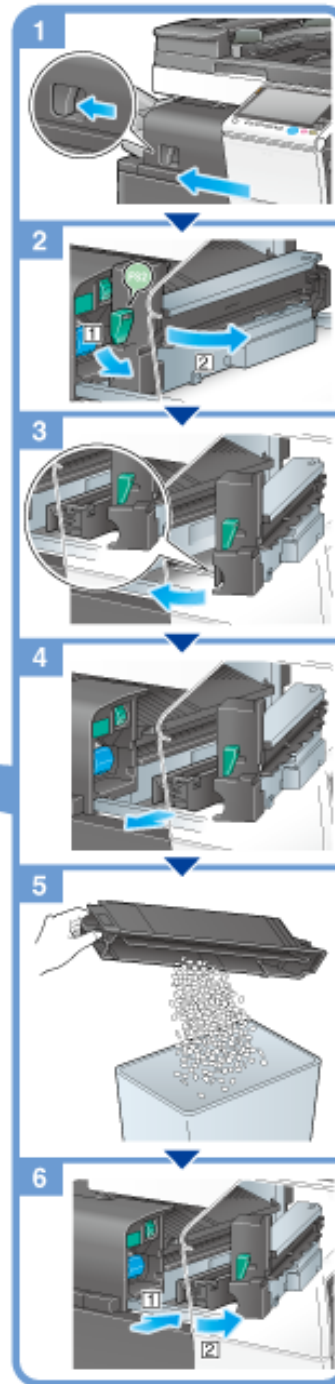

## Tips

❖ The figure shows the **Finisher FS-537 SD** equipped with **Punch Kit PK-523**, **Z Folding Unit ZU-609**, and **Relay Unit RU-513**.

Finisher FS-536/Finisher FS-536 SD/Finisher FS-534/Finisher FS-534 SD

## Tips

❖ The figure shows the **Finisher FS-534 SD** equipped with **Punch Kit PK-520** and **Relay Unit RU-513**.

## Tips

❖ The figure shows the **Finisher FS-533** equipped with **Punch Kit PK-519**.