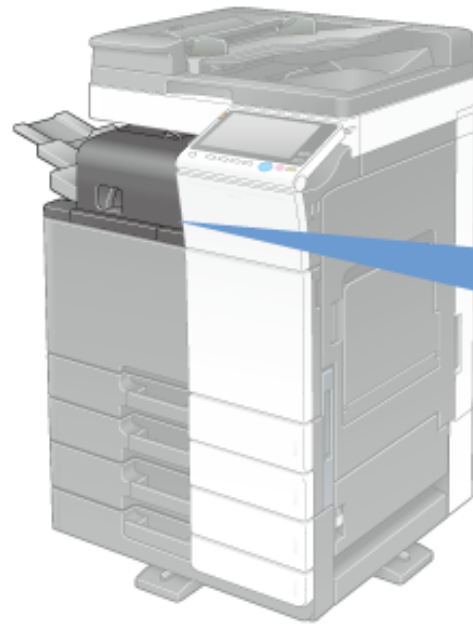

## Tips

❖ The figure shows the **Finisher FS-537 SD** equipped with **Punch Kit PK-523**, **Z Folding Unit ZU-609**, and **Relay Unit RU-513**.

Finisher FS-536/Finisher FS-536 SD/Finisher FS-534/Finisher FS-534 SD

## Tips

❖ The figure shows the **Finisher FS-534 SD** equipped with **Punch Kit PK-520** and **Relay Unit RU-513**.